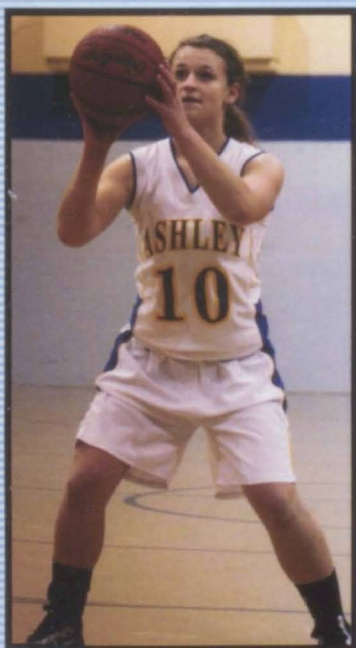

# Jv Girls Basketball

Back row (L to R): *Emily Fabus*, Coach *Lori Harmon*, and Manager *Jessica Good*. Middle row (L to R): *Paige Mireles*, *Sierra Belongia*, and *Emma Kremer*. Front row (L to R): *Jena Kostal*, *Haley Rocheleau*, *Mekenzie Beracy*, and *Danyelle Hardman*.

**\*START OFF\*** *Sierra Belongia* tries to bring a great start to the game, as she jumps for the tip off.

US	OPP	US	OPP	US	OPP
12 Fulton	51	10 Fowler	52	13 MPSH	56
25 Montabella	36	7 Portland St. Pats	64	23 Carson City	36
23 Breckenridge	42	14 Leslie	56	22 Coleman	54
22 Beal City	38	30 Vestaburg	42	18 Morrice	42
11 MPSH	35	21 Coleman	41	28 Vestaburg	52
18 Carson City	22	54 Montabella	56		
11 St. Louis	59	58 Lansing Christian	42		
10 Fowler					